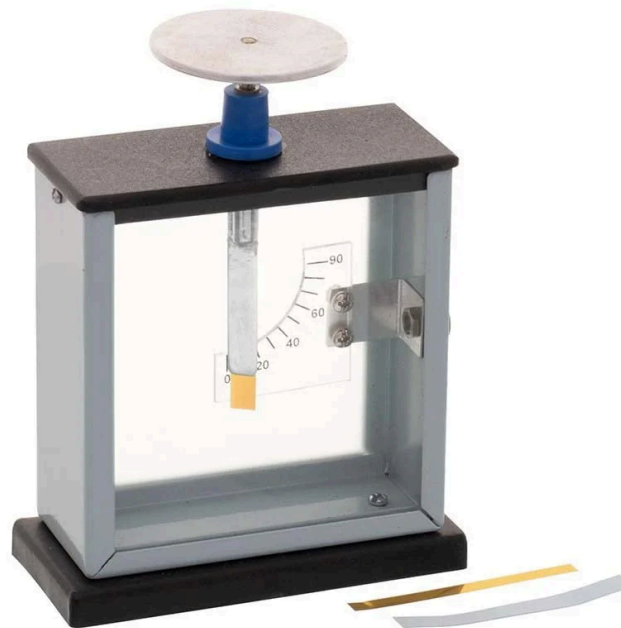

PHYSICS LAB EQUIPMENT

GOLD LEAF ELECTROSCOPE FOR MATH LAB